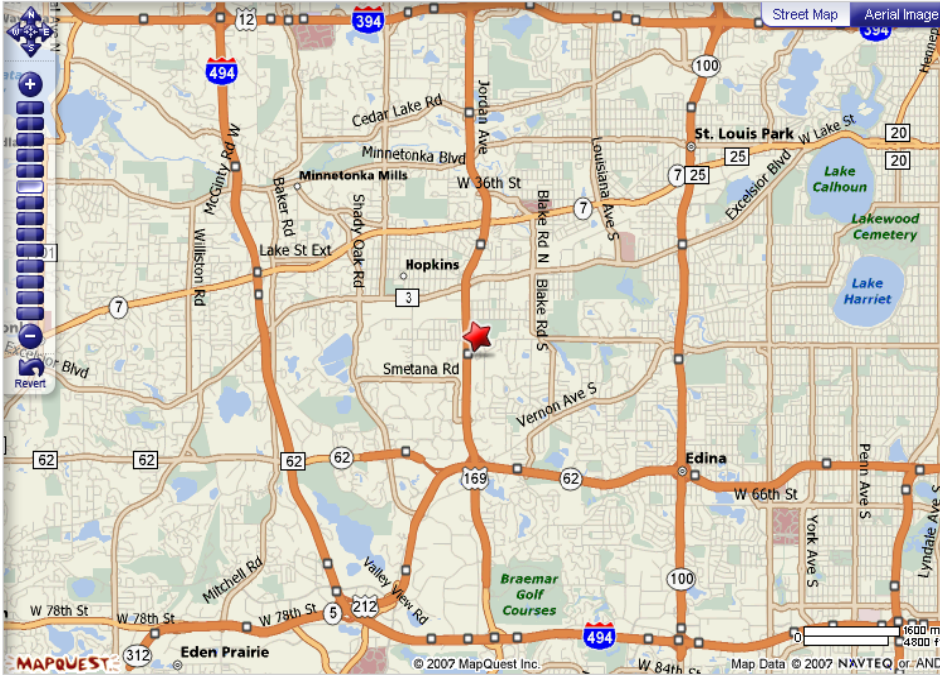

Business By Design | 4918 Lincoln Drive, Edina MN 55436

ph: 952-392-1200 | fax: 952-392-1201

Our office is located off of Hwy 169 in Edina.

- From 394, take Hwy 169 South
- From 494, take Hwy 169 North
- From Hwy 62, take Hwy 169 North

Take Highway 169 to Lincoln Drive/5th Street Exit.

At the top of the exit, go East. You will run into a 4-way stop on the East side of Hwy 169. Take a left (Lincoln Drive), then take your first quick left into a complex called **Prime Professional Center**.