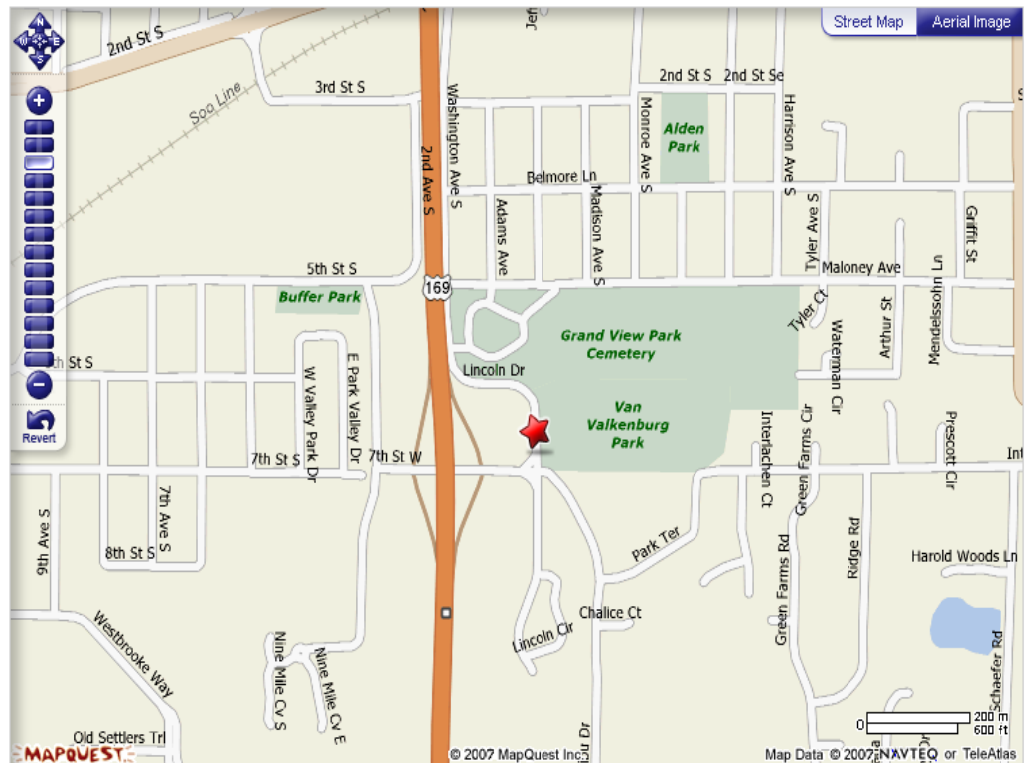

Please call us at 952-392-1200 if you have any questions.